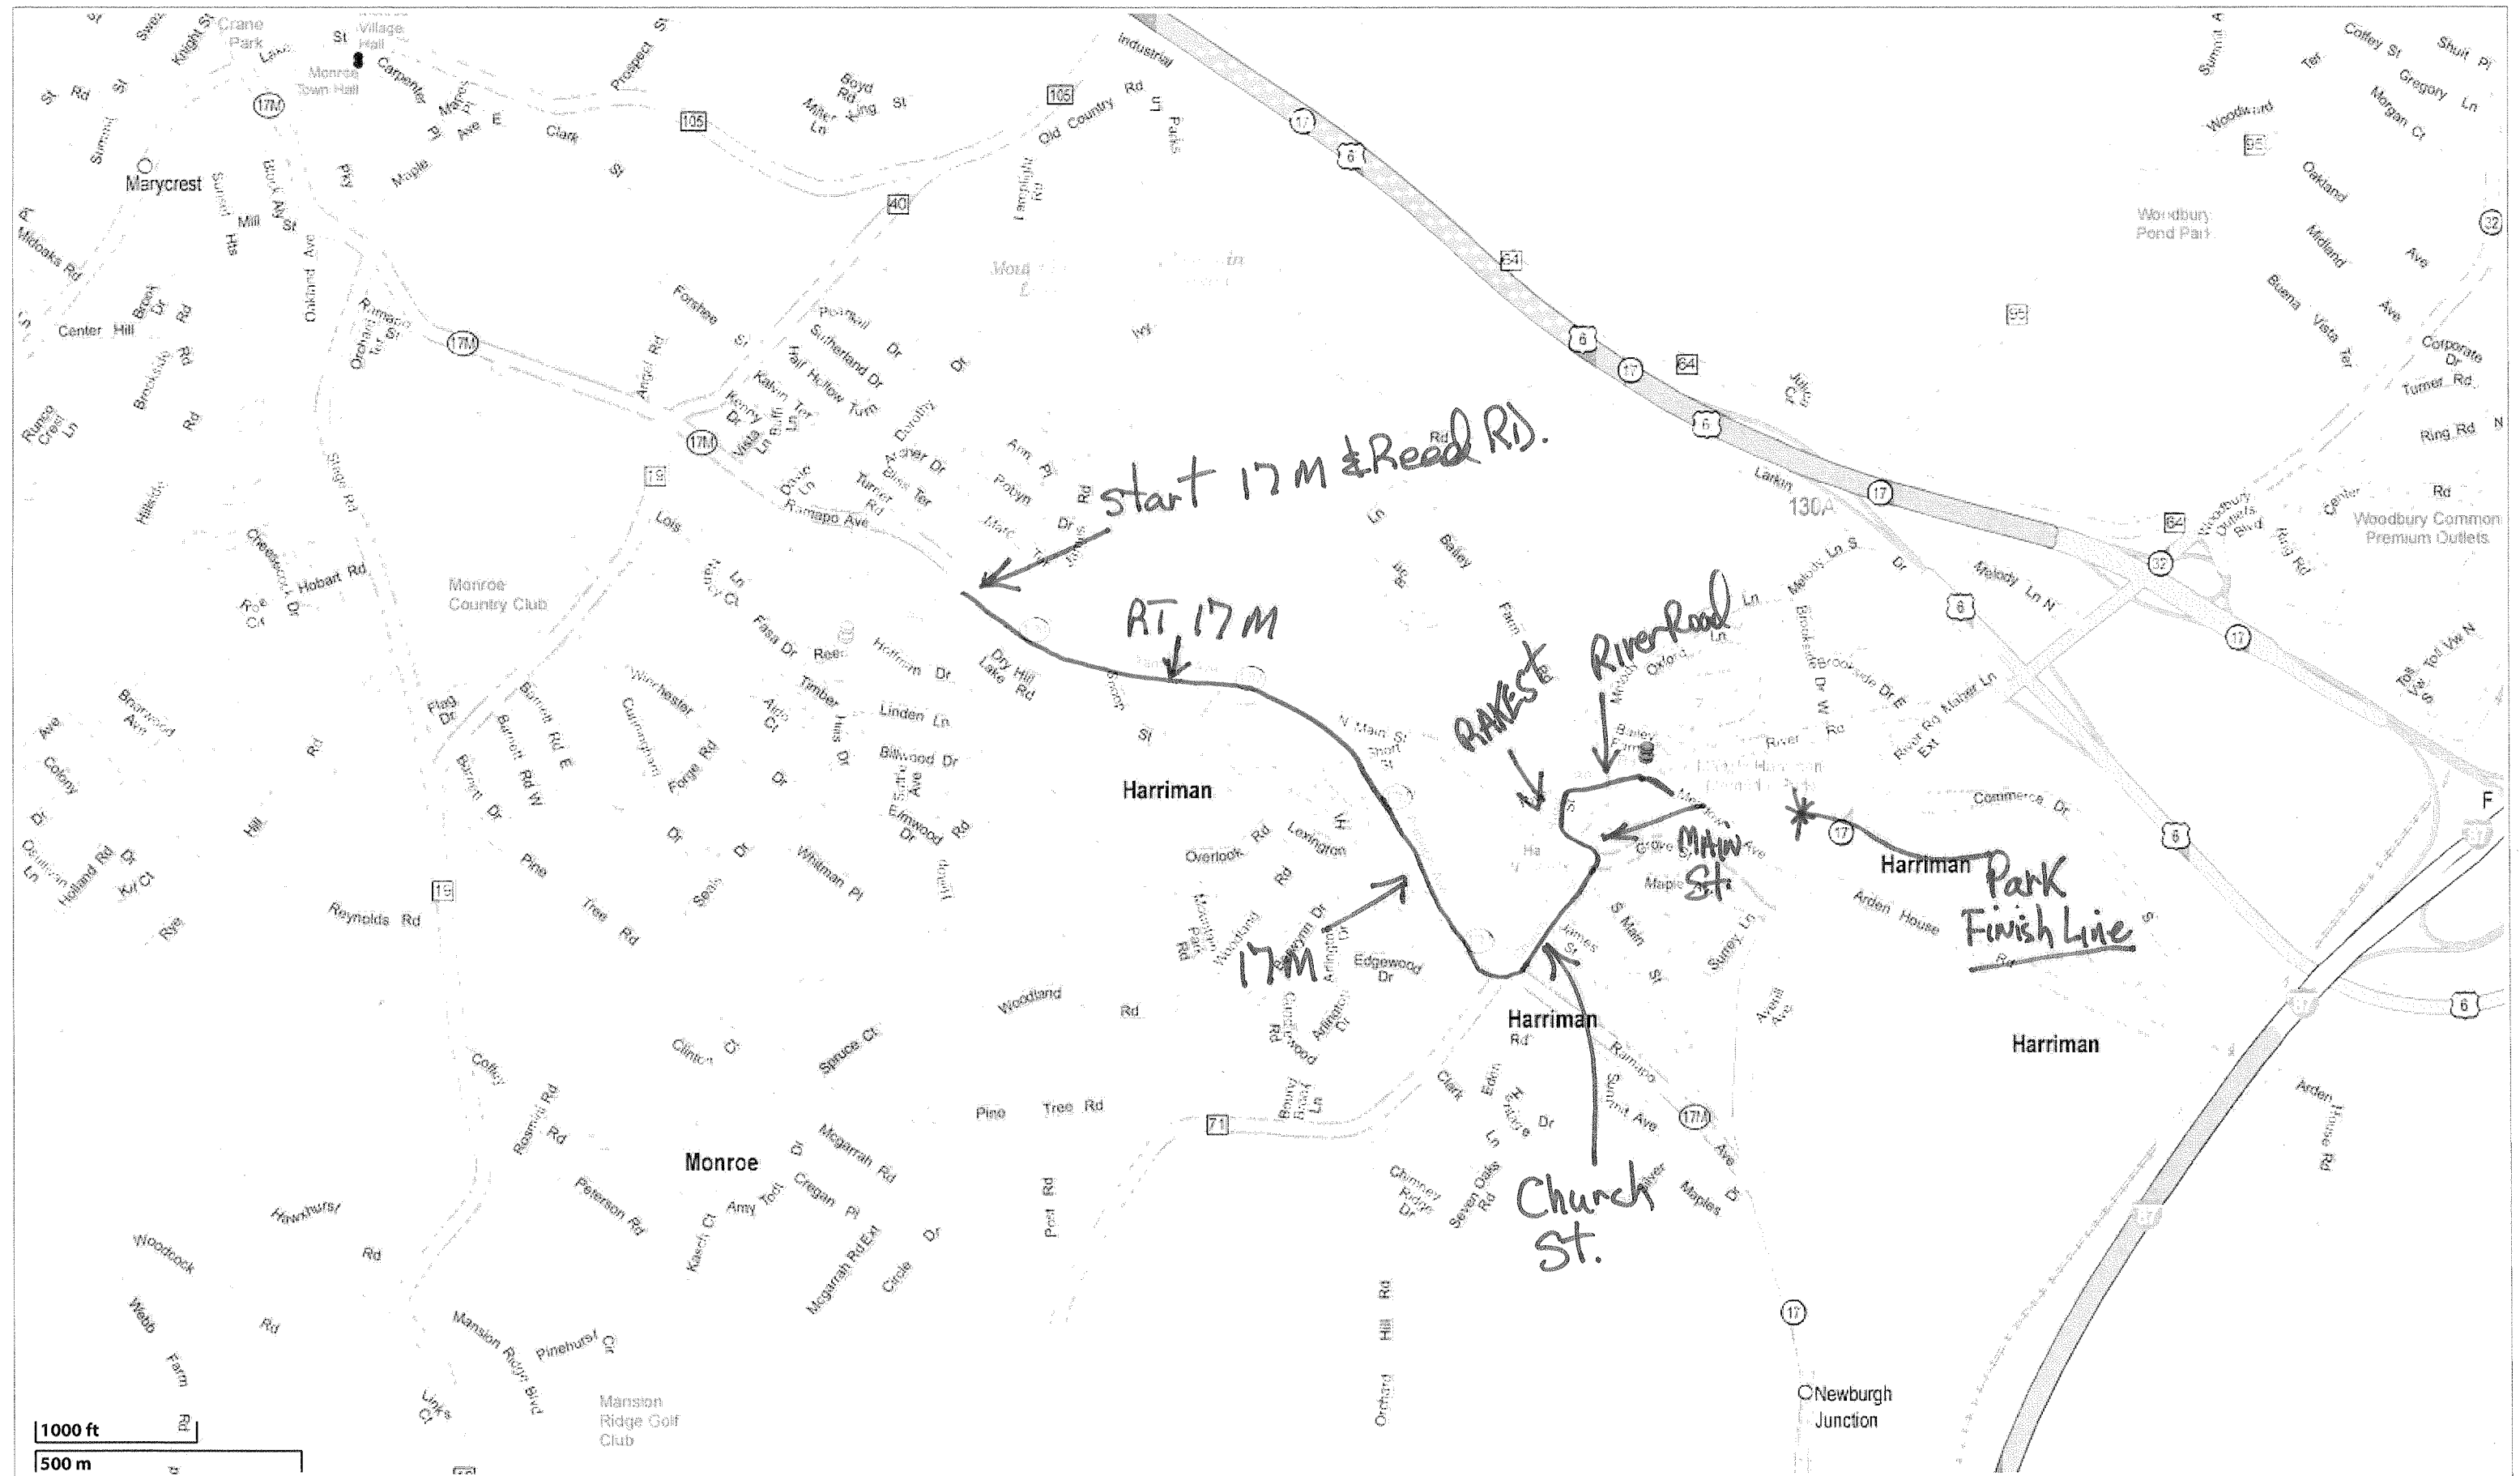

Current Map 2008 OCVFA PARADE ROUTE

1000 ft
500 m